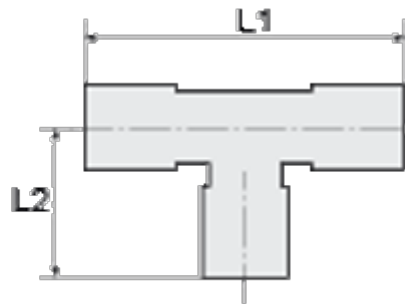

Article number: 586540188ES

Description: Stainless steel, angle 54.018-08 ES, Ø8 - R 1/8"  
conical thread

## Measures

---

a/f = -  
L1 = 22  
L2 = 20  
NV = 13